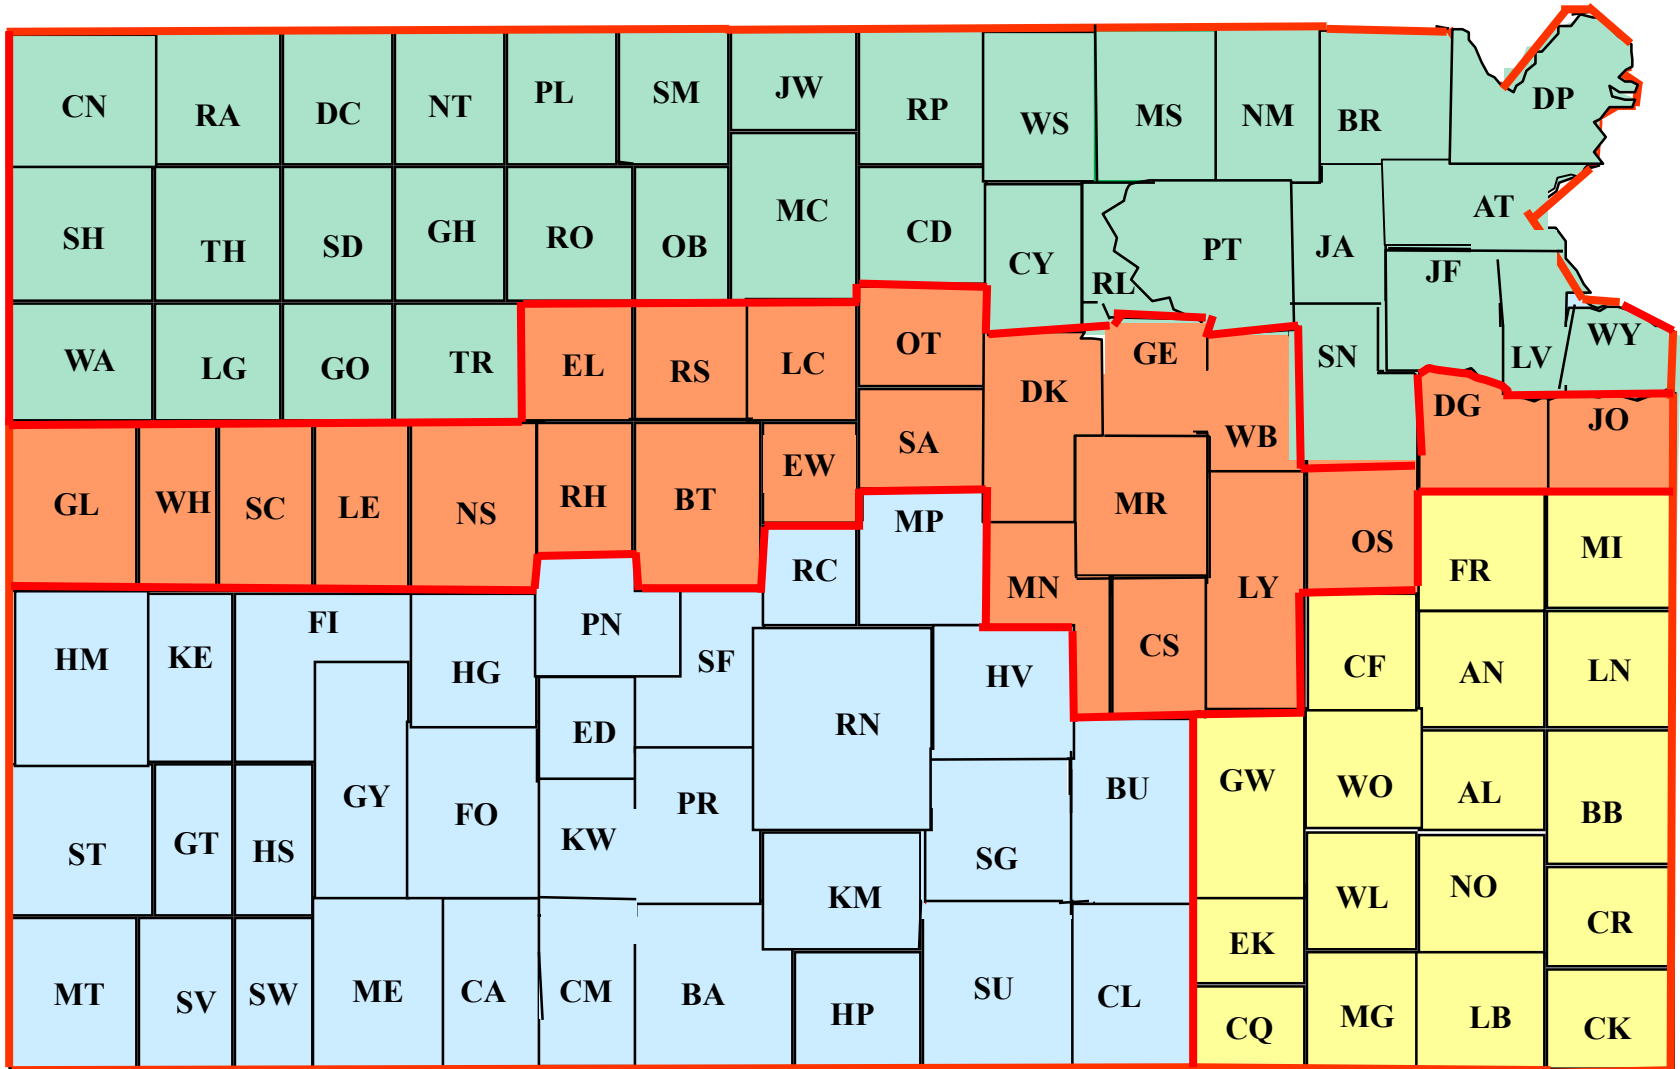

SPECIAL EVENTS REGIONS

01/01/2021

MAC I

Metropolitan Assistance Center
 7600 W. 119th St., Suite A
 Overland Park, KS 66213
 785-207-1572

MAC III

Metropolitan Assistance Center
 7600 W. 119th St., Suite A
 Overland Park, KS 66213
 913-942-3063

MAC II

Metropolitan Assistance Center
 7600 W. 119th St., Suite A
 Overland Park, KS 66213
 913-942-3082

WAC I

Wichita Assistance Center
 1883 W 21st St. N
 Wichita, KS 67203-2104
 316-337-6152

kdor_special.events@ks.gov