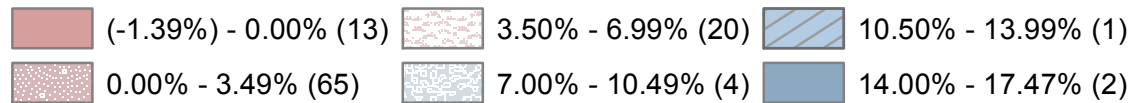

Residential Value Change Nov 2017 to July 2018

The data used in this map comes from the Property Valuation Division - Kansas Dept of Revenue

% Change

(# of Counties)

August 22, 2018