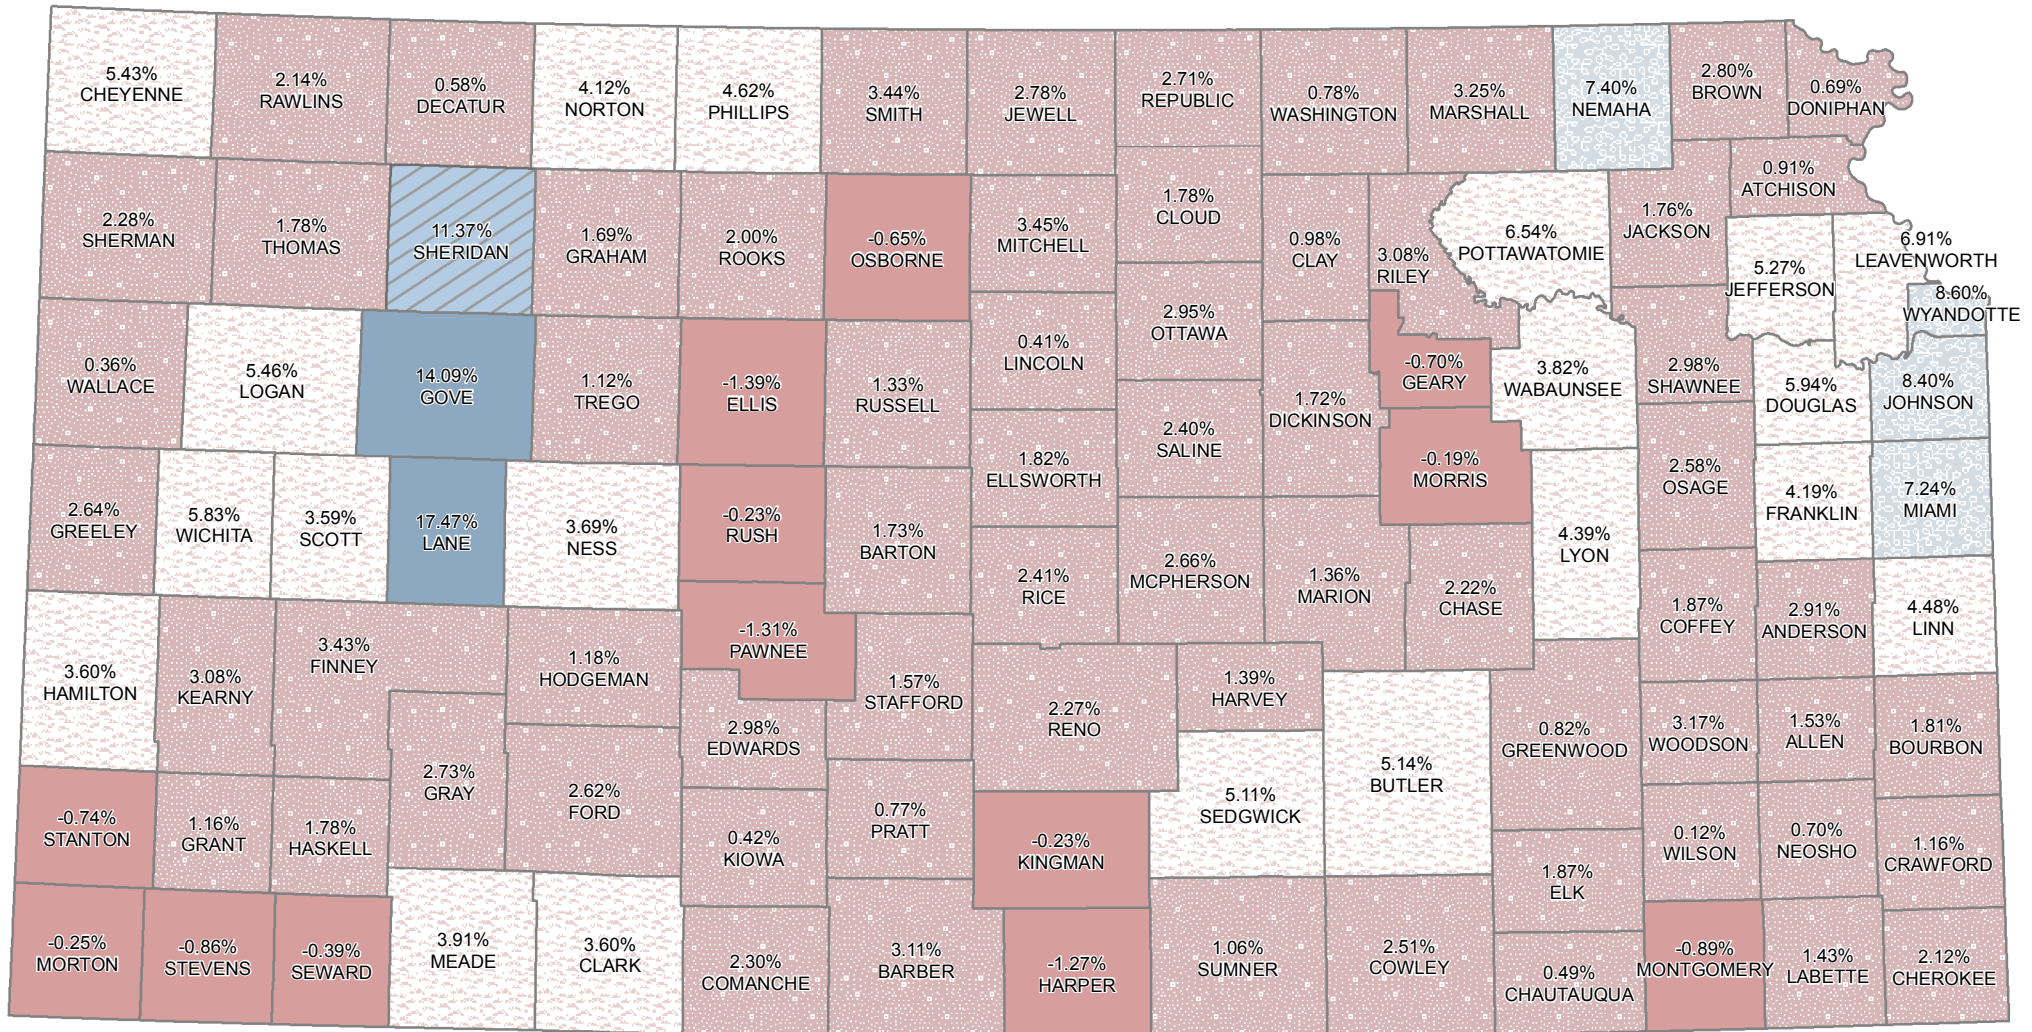

Residential Value Change Nov 2017 to July 2018

The data used in this map comes from the Property Valuation Division - Kansas Dept of Revenue

% Change

(# of Counties)

August 22, 2018