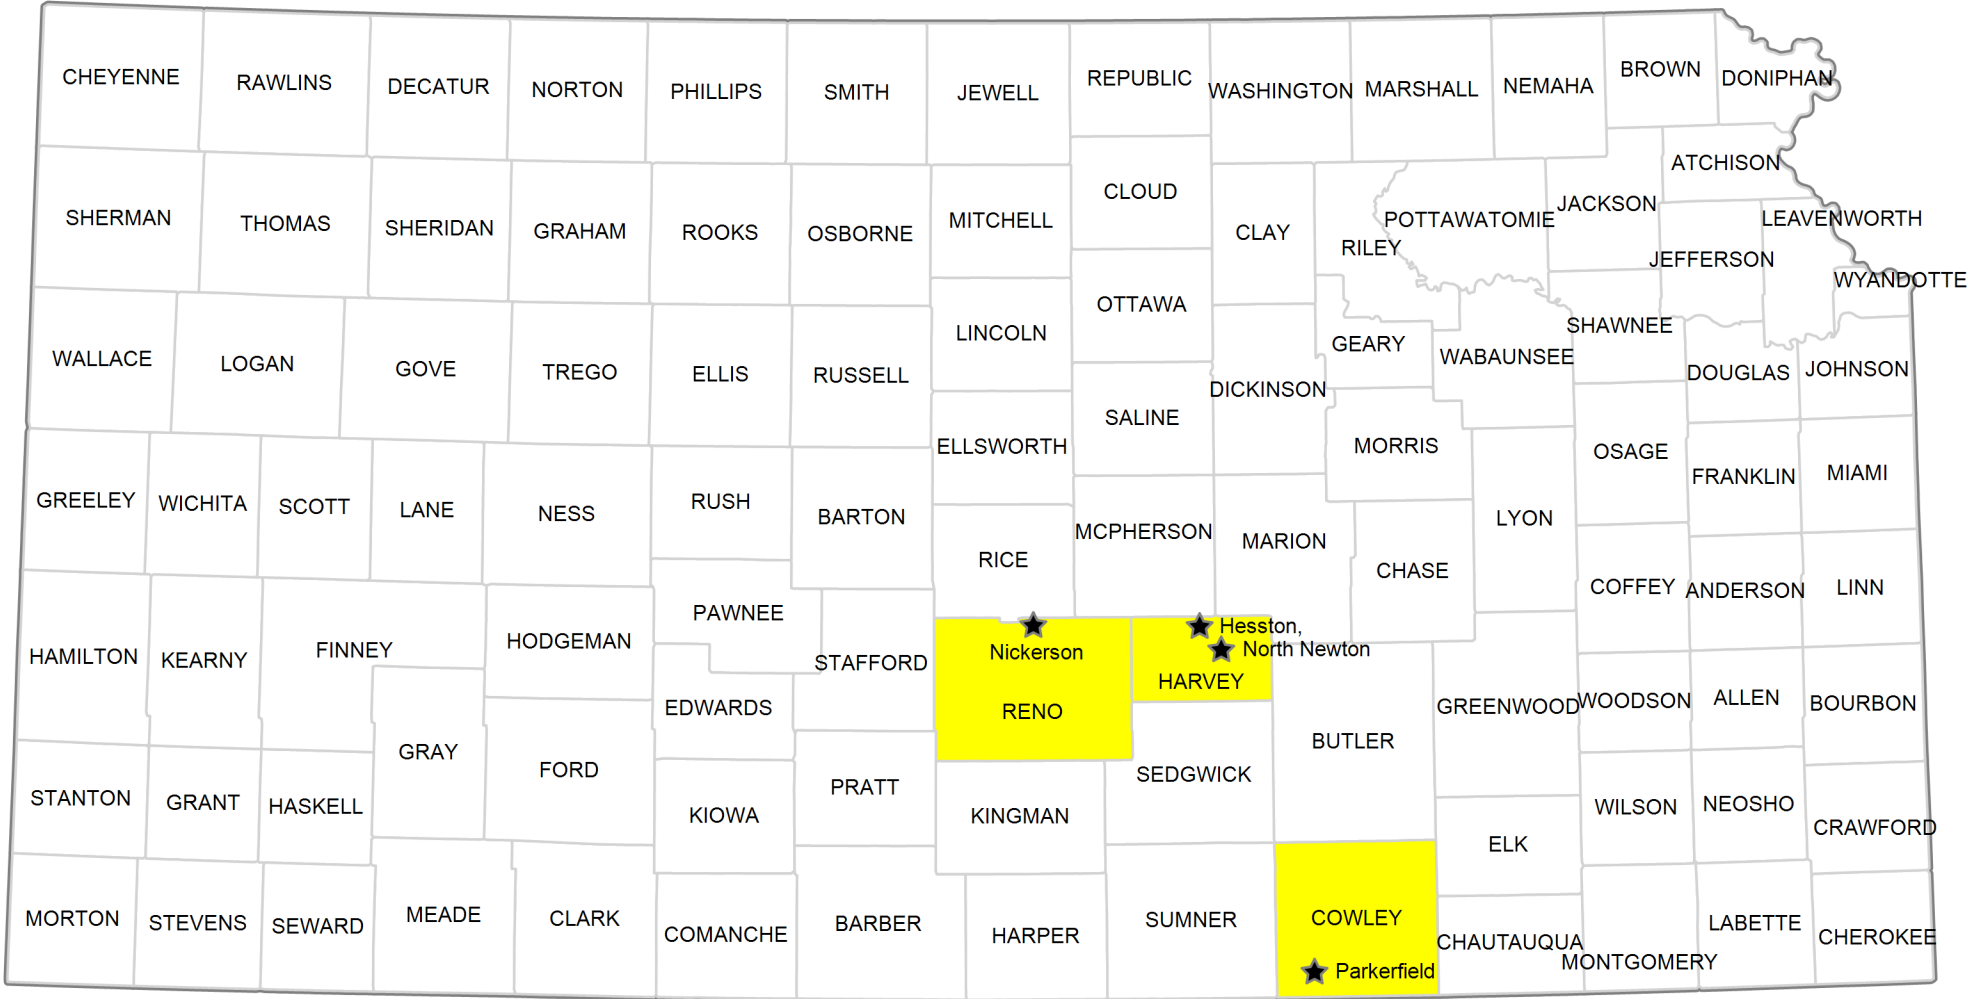

# Kansas Map of Dry Cities (No Retail Liquor Store Sales)

Name of the City, County

The data used for this map was submitted by the Kansas city clerks.

- Parkerfield (Cowley County)
- Hesston, North Newton (Harvey County)
- Nickerson (Reno County)
- Total: 4 Dry Cities