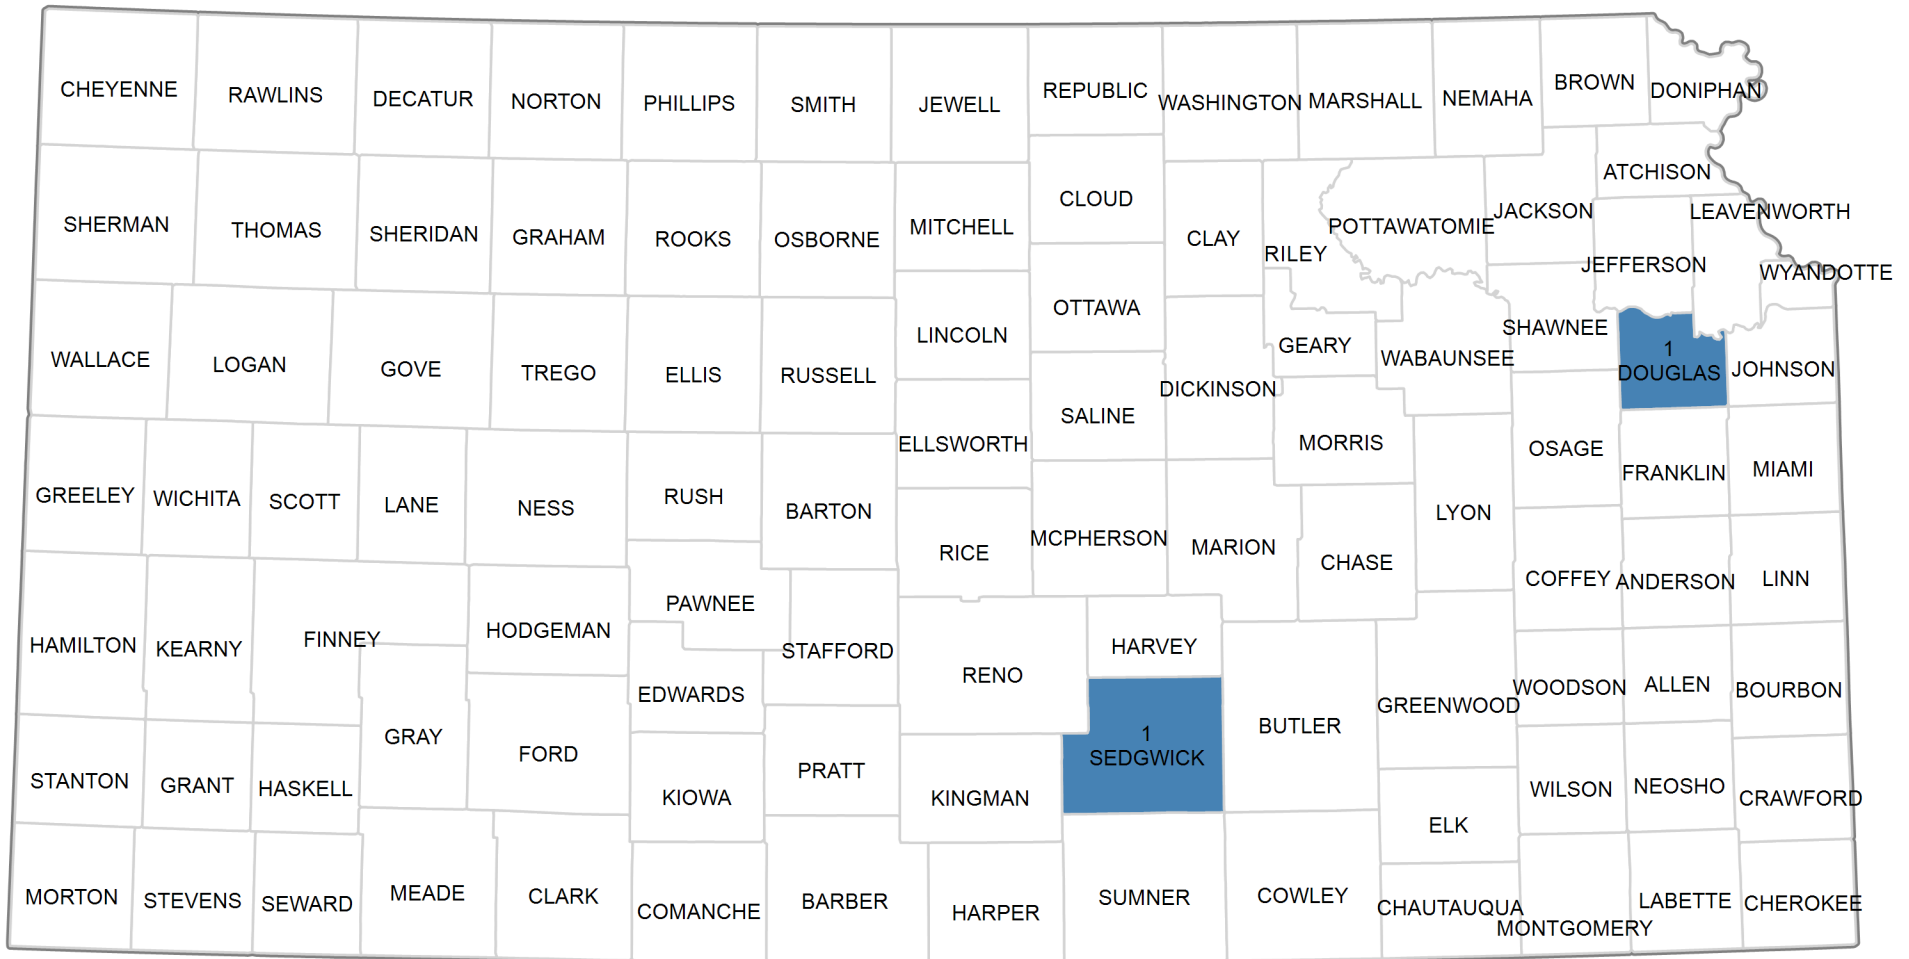

Kansas Producer Licenses

The data used for this map was derived from the Kansas Department of Revenue, Alcoholic Beverage Control Division, Liquor Licensing Database.

of Counties

(2)

Per County

1

Total: 2 Producer License(s)