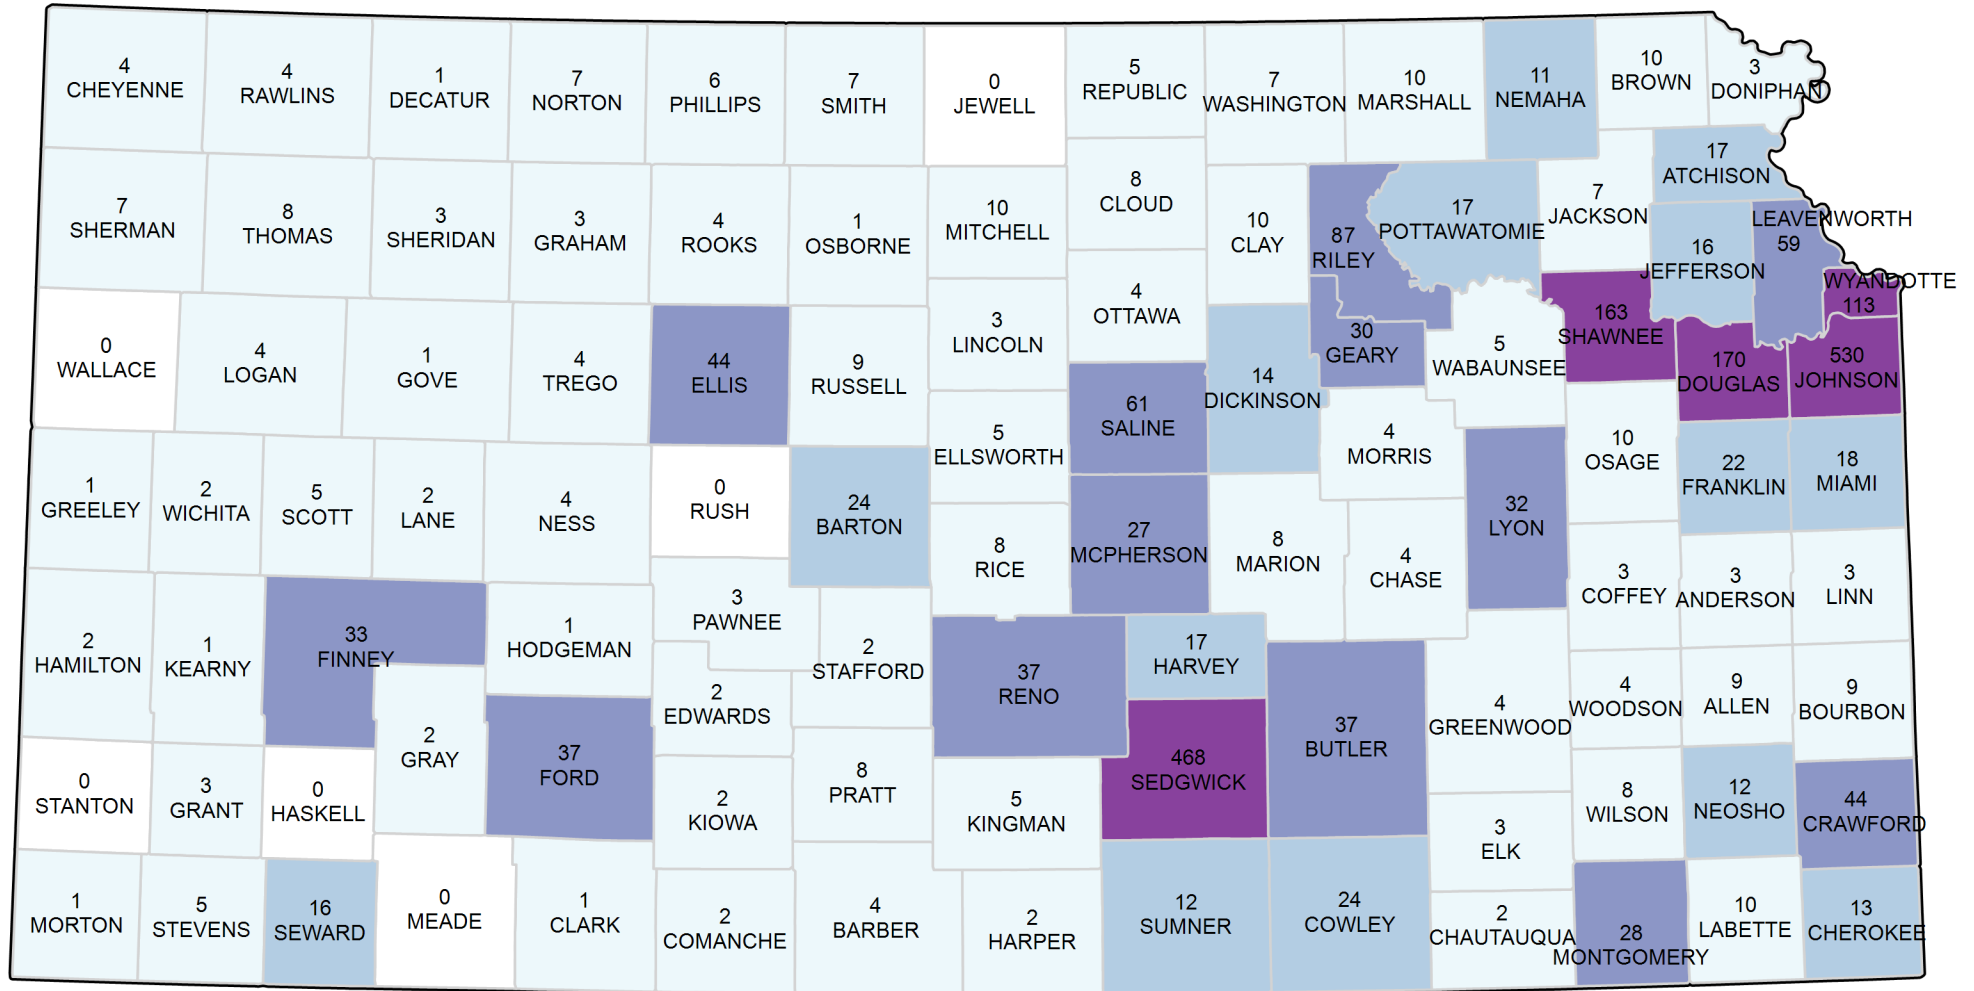

# Kansas On-Premise Licenses

The data used for this map was derived from the Kansas Department of Revenue, Alcoholic Beverage Control Division, Liquor Licensing Database.

# of Counties

- (6)
- (67)
- (14)
- (13)
- (5)

# of Licenses Per County

Total: 2,545 On-Premise Licenses

January 6, 2021