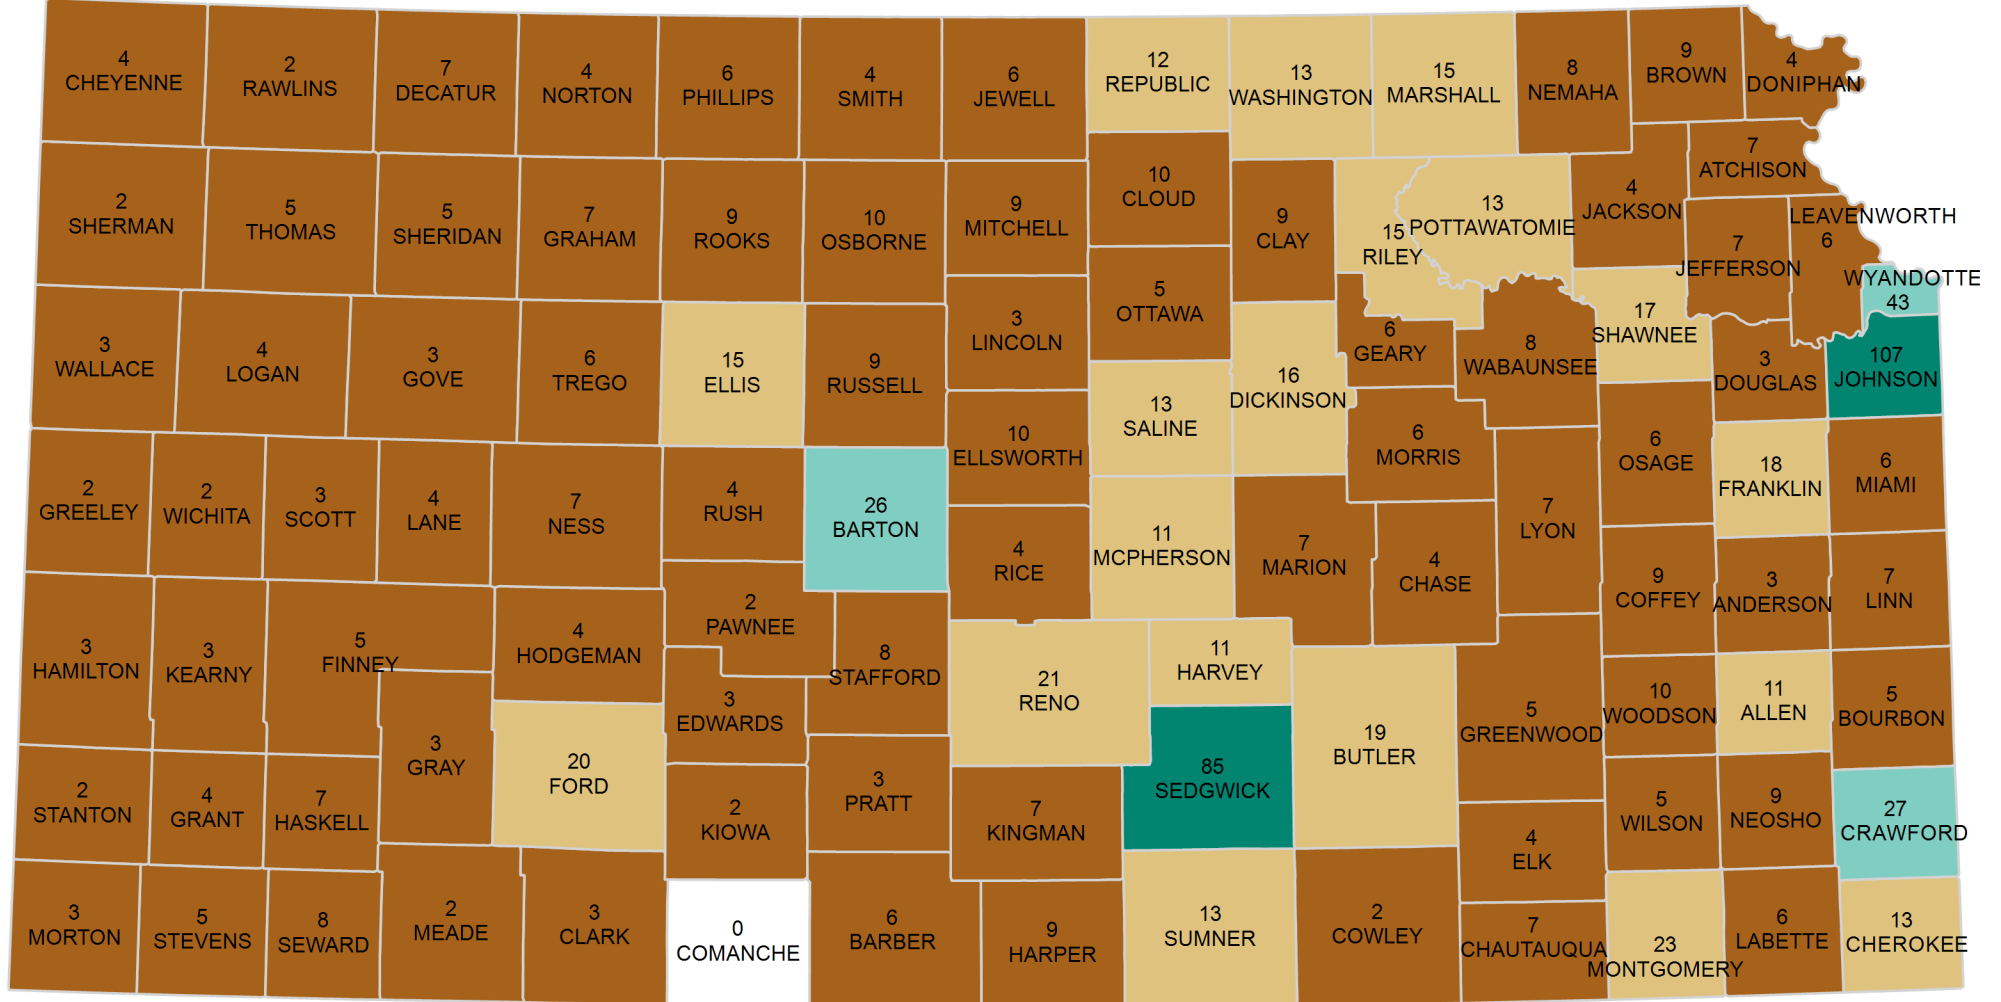

# Kansas Cereal Malt Beverage On-Premise Retailers

# of Counties

- (1)
- (80)
- (19)
- (3)
- (2)

# Per County

The data used for this map was derived from the Cereal Malt Beverage applications and stamp reports submitted to the Alcoholic Beverage Control by the city and county clerks.

Total: 1,007 CMB On-Premise Retailers