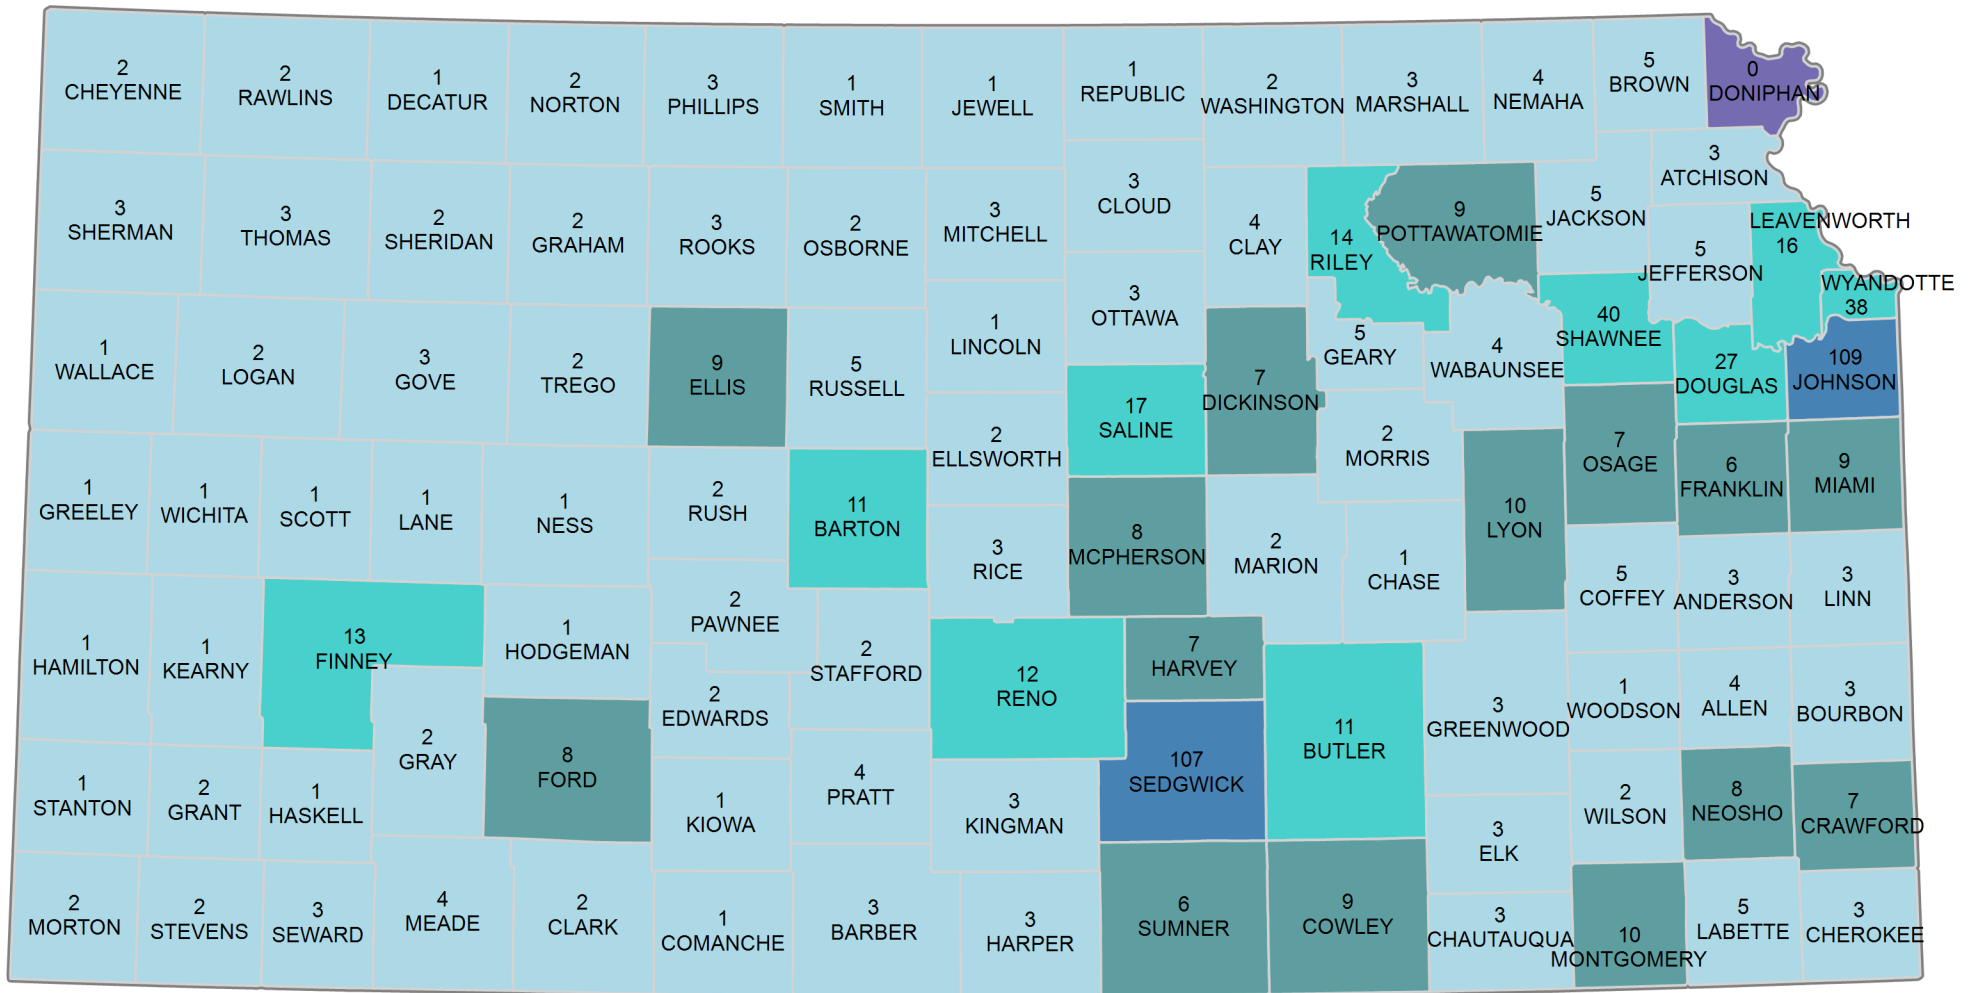

Kansas Off-Premise Retailer Licenses

The data used for this map was derived from the Kansas Department of Revenue, Alcoholic Beverage Control Division, Liquor Licensing Database.

of Counties

- (1)
- (77)
- (15)
- (10)
- (2)

of Licenses Per County

Total: 724 Retailer Licenses

January 6, 2021