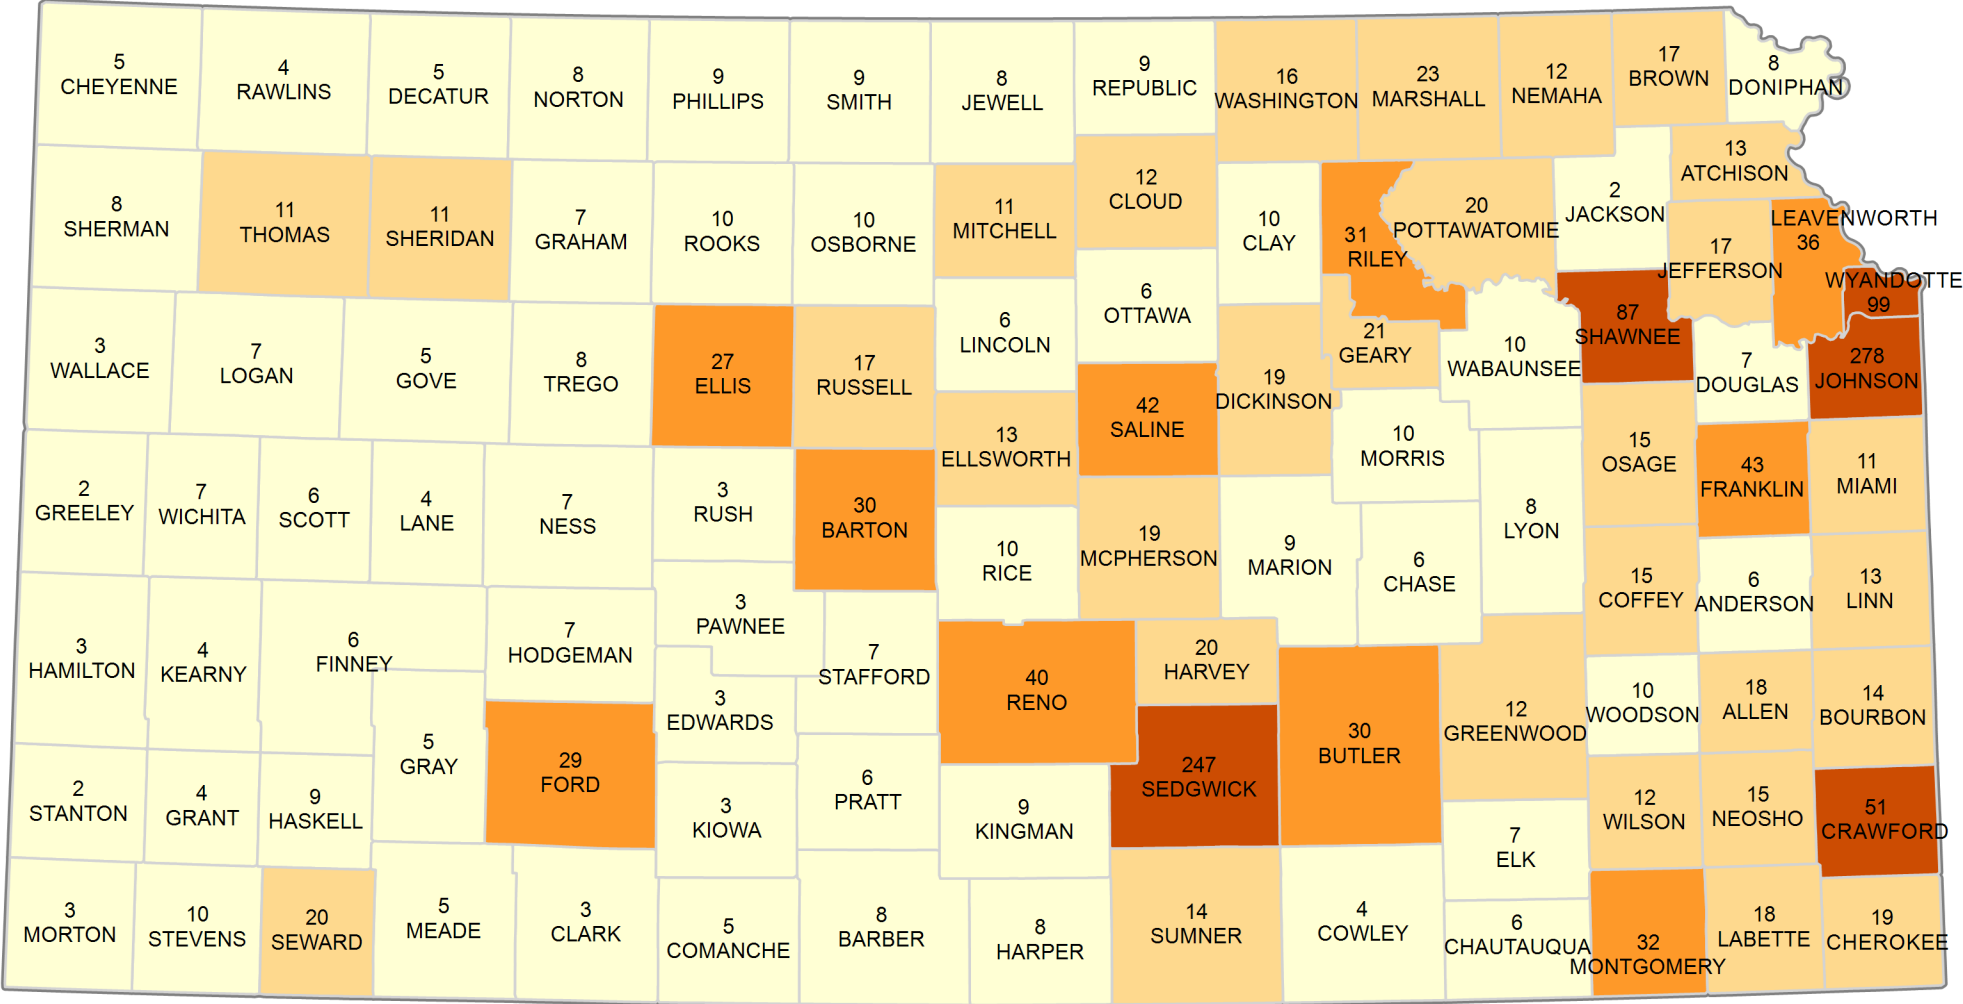

Kansas Cereal Malt Beverage Off-Premise Retailers

of Counties

Per County

- (60)
- (30)
- (10)
- (5)

The data used for this map was derived from the Cereal Malt Beverage applications and stamp reports submitted to the Alcoholic Beverage Control by the city and county clerks.

Total: 1,952 CMB Off-Premise Retailers

January 6, 2021