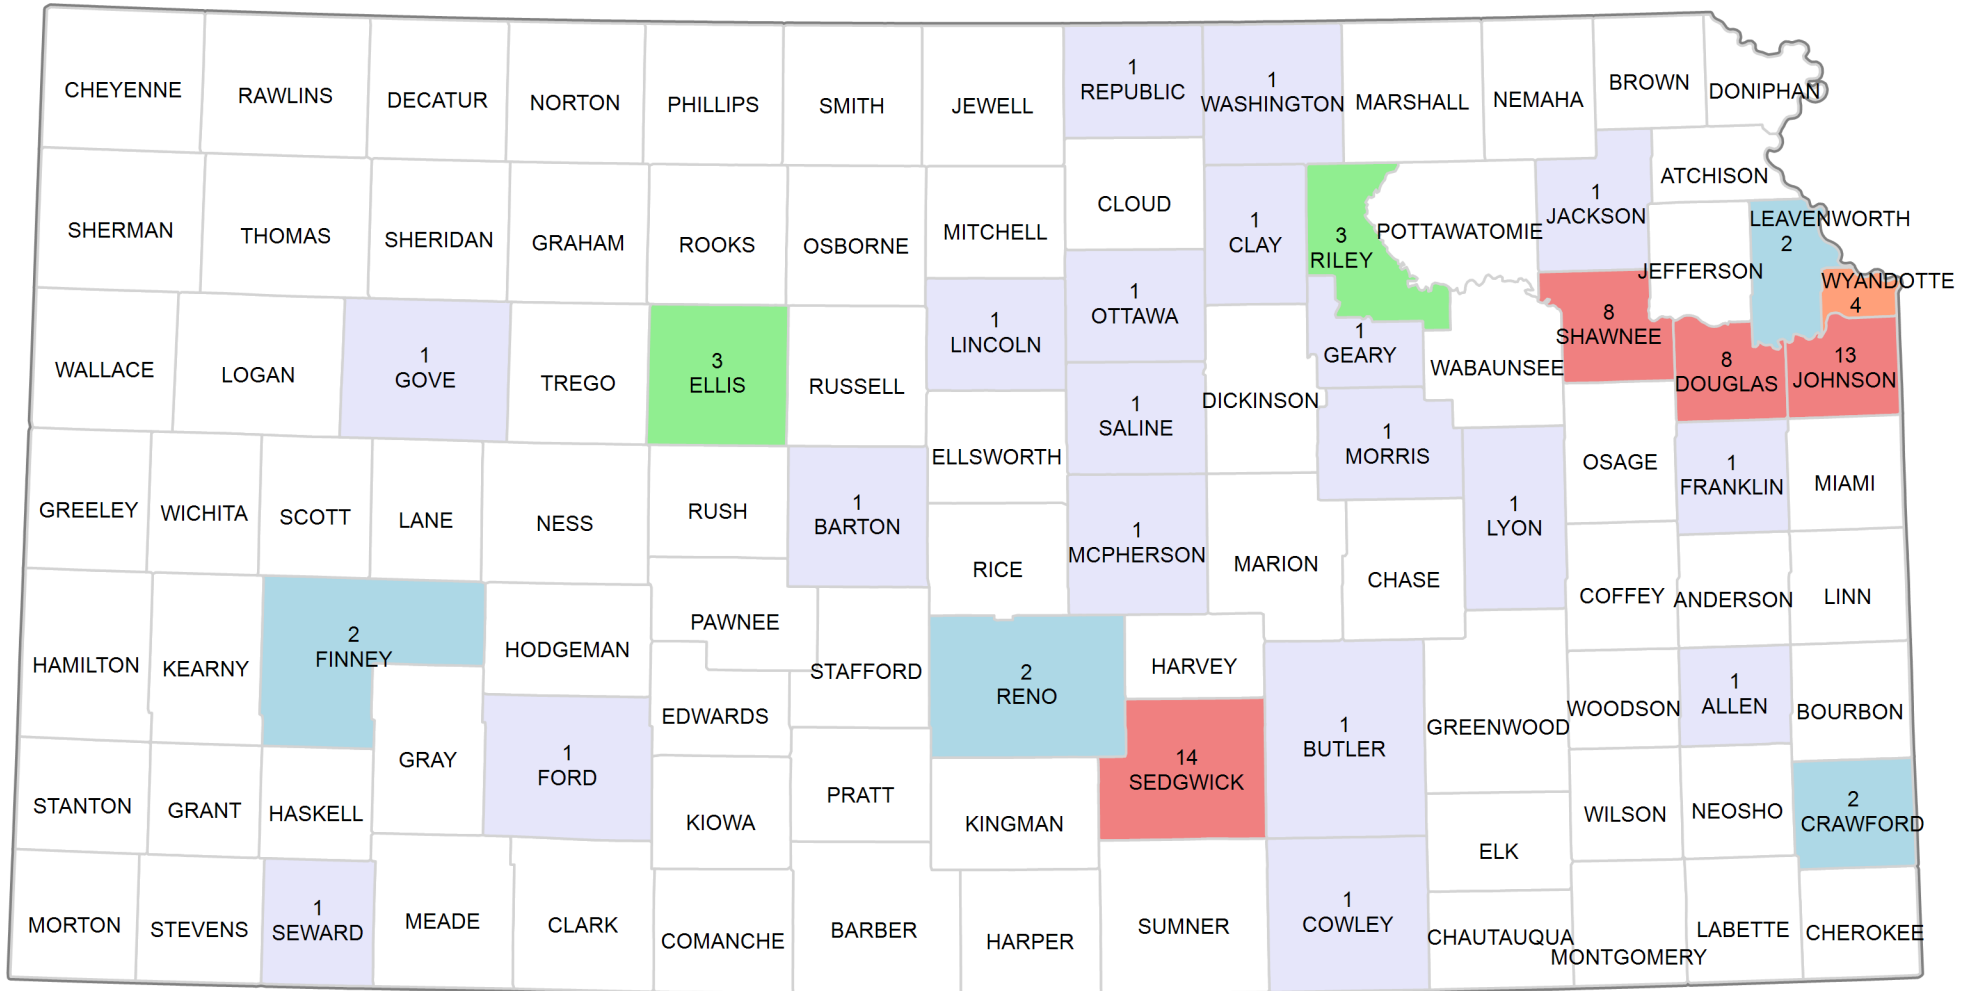

Kansas Microbrewery Licenses

The data used for this map was derived from the Kansas Department of Revenue, Alcoholic Beverage Control Division, Liquor Licensing Database.

of Counties

- (19)
- (4)
- (2)
- (1)
- (4)

of Licenses Per County

- 1
- 2
- 3
- 4
- 5+

Total: 80 Microbrewery Licenses

January 4, 2024