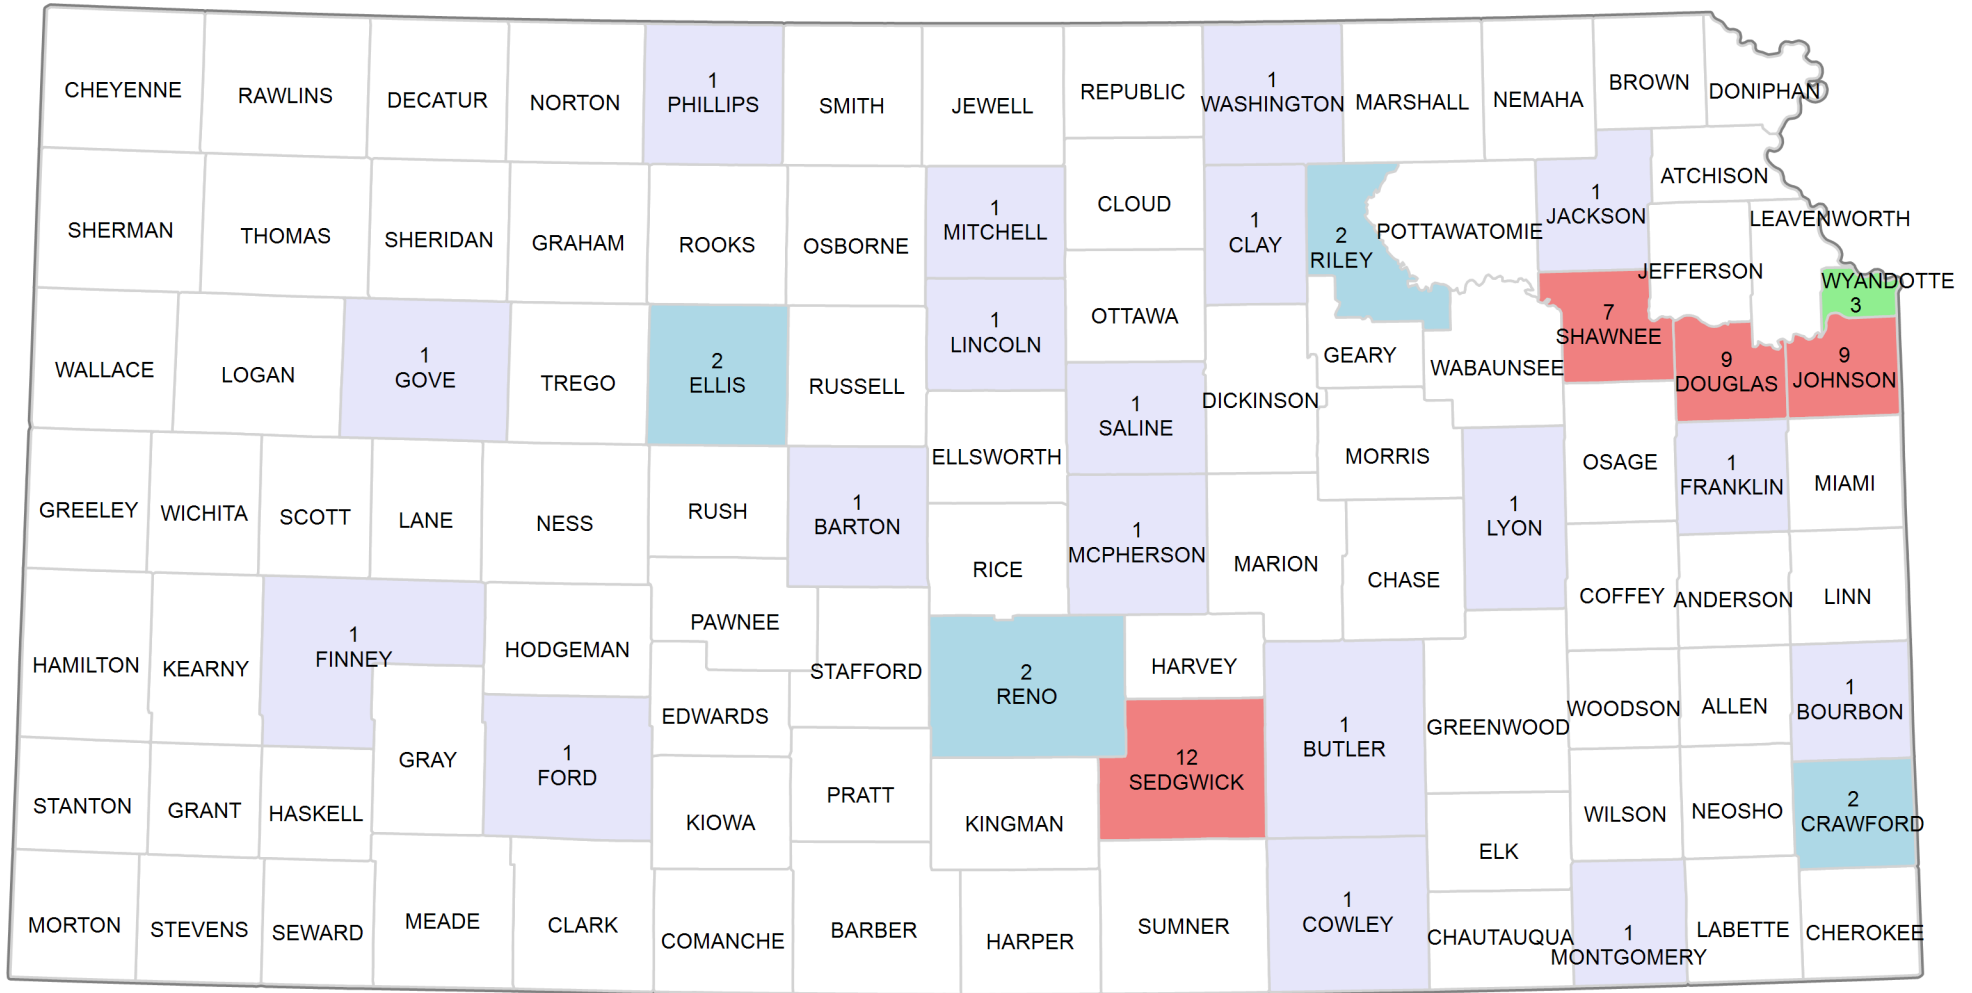

Kansas Microbrewery Licenses

The data used for this map was derived from the Kansas Department of Revenue, Alcoholic Beverage Control Division, Liquor Licensing Database.

of Counties

- (18)
- (4)
- (1)
- (4)

of Licenses Per County

Total: 66 Microbrewery Licenses

January 6, 2021