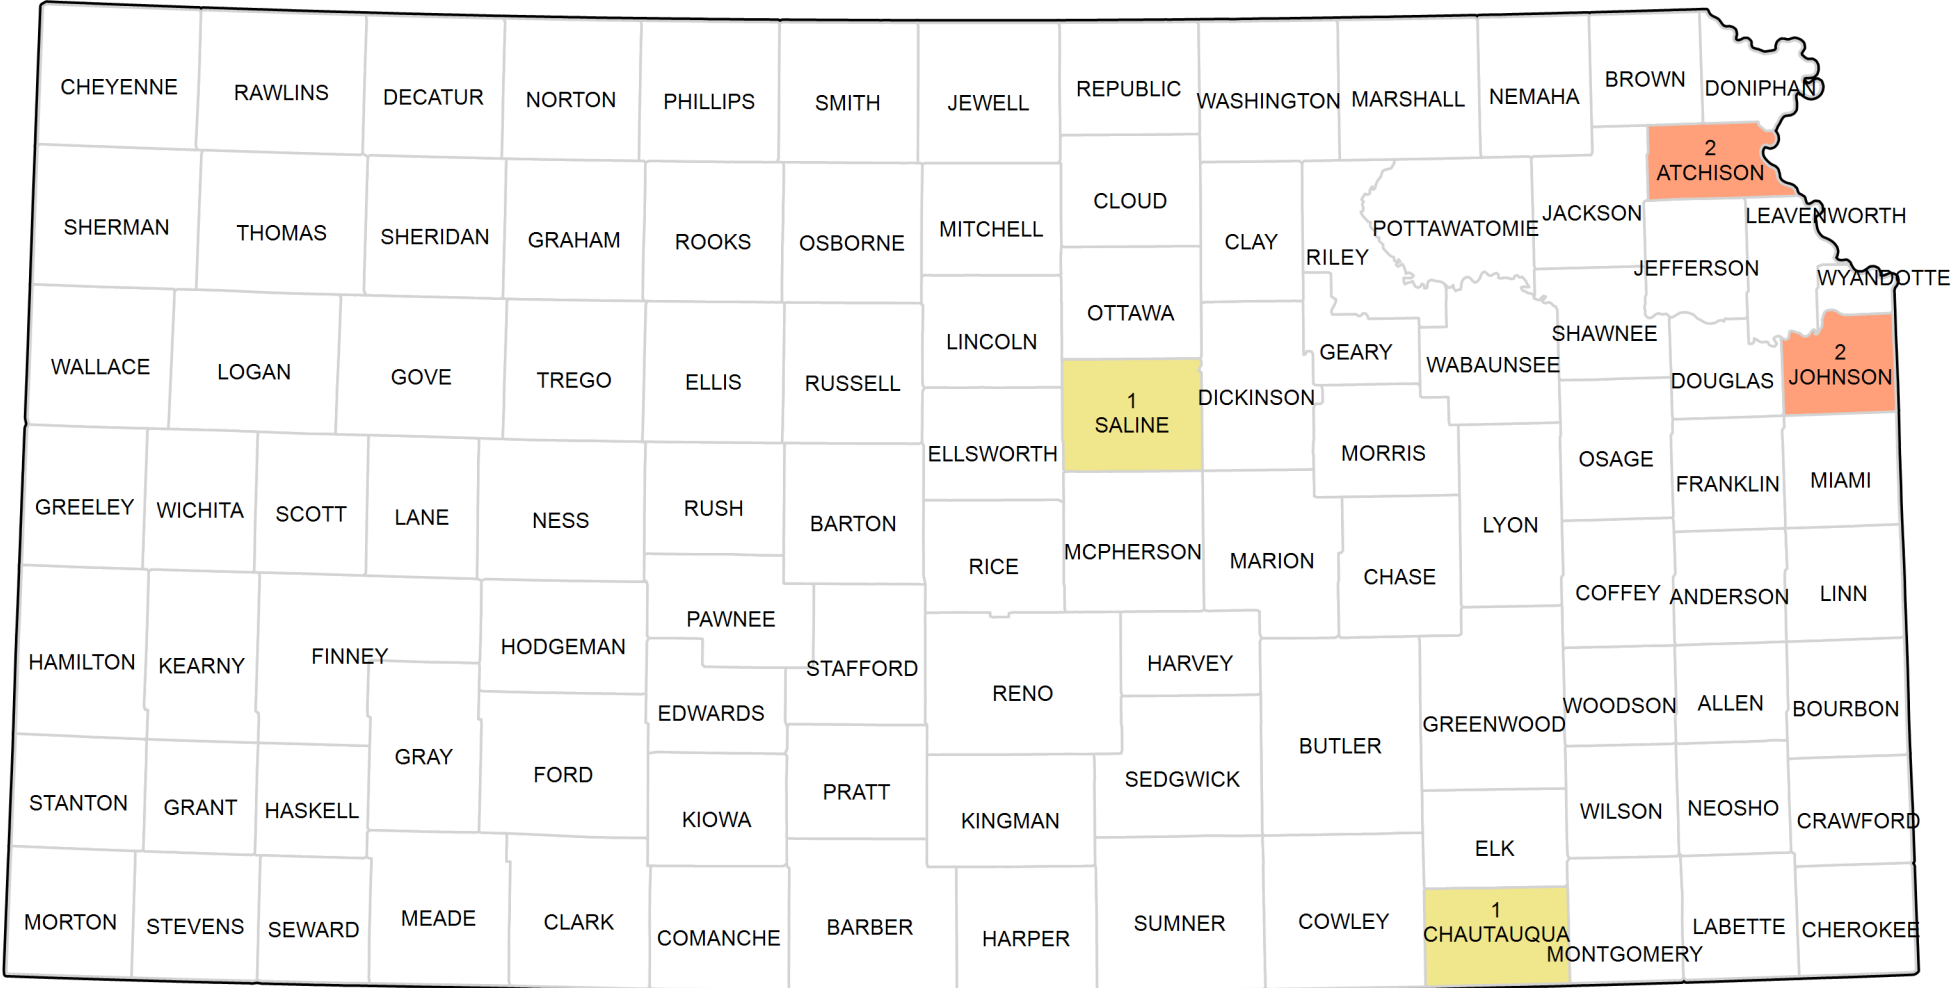

Kansas Manufacturer Licenses

The data used for this map was derived from the Kansas Department of Revenue, Alcoholic Beverage Control Division, Liquor Licensing Database.

of Counties

(2)

(2)

of Licenses Per County

1

2

Total: 6 Manufacturer Licenses

January 6, 2021