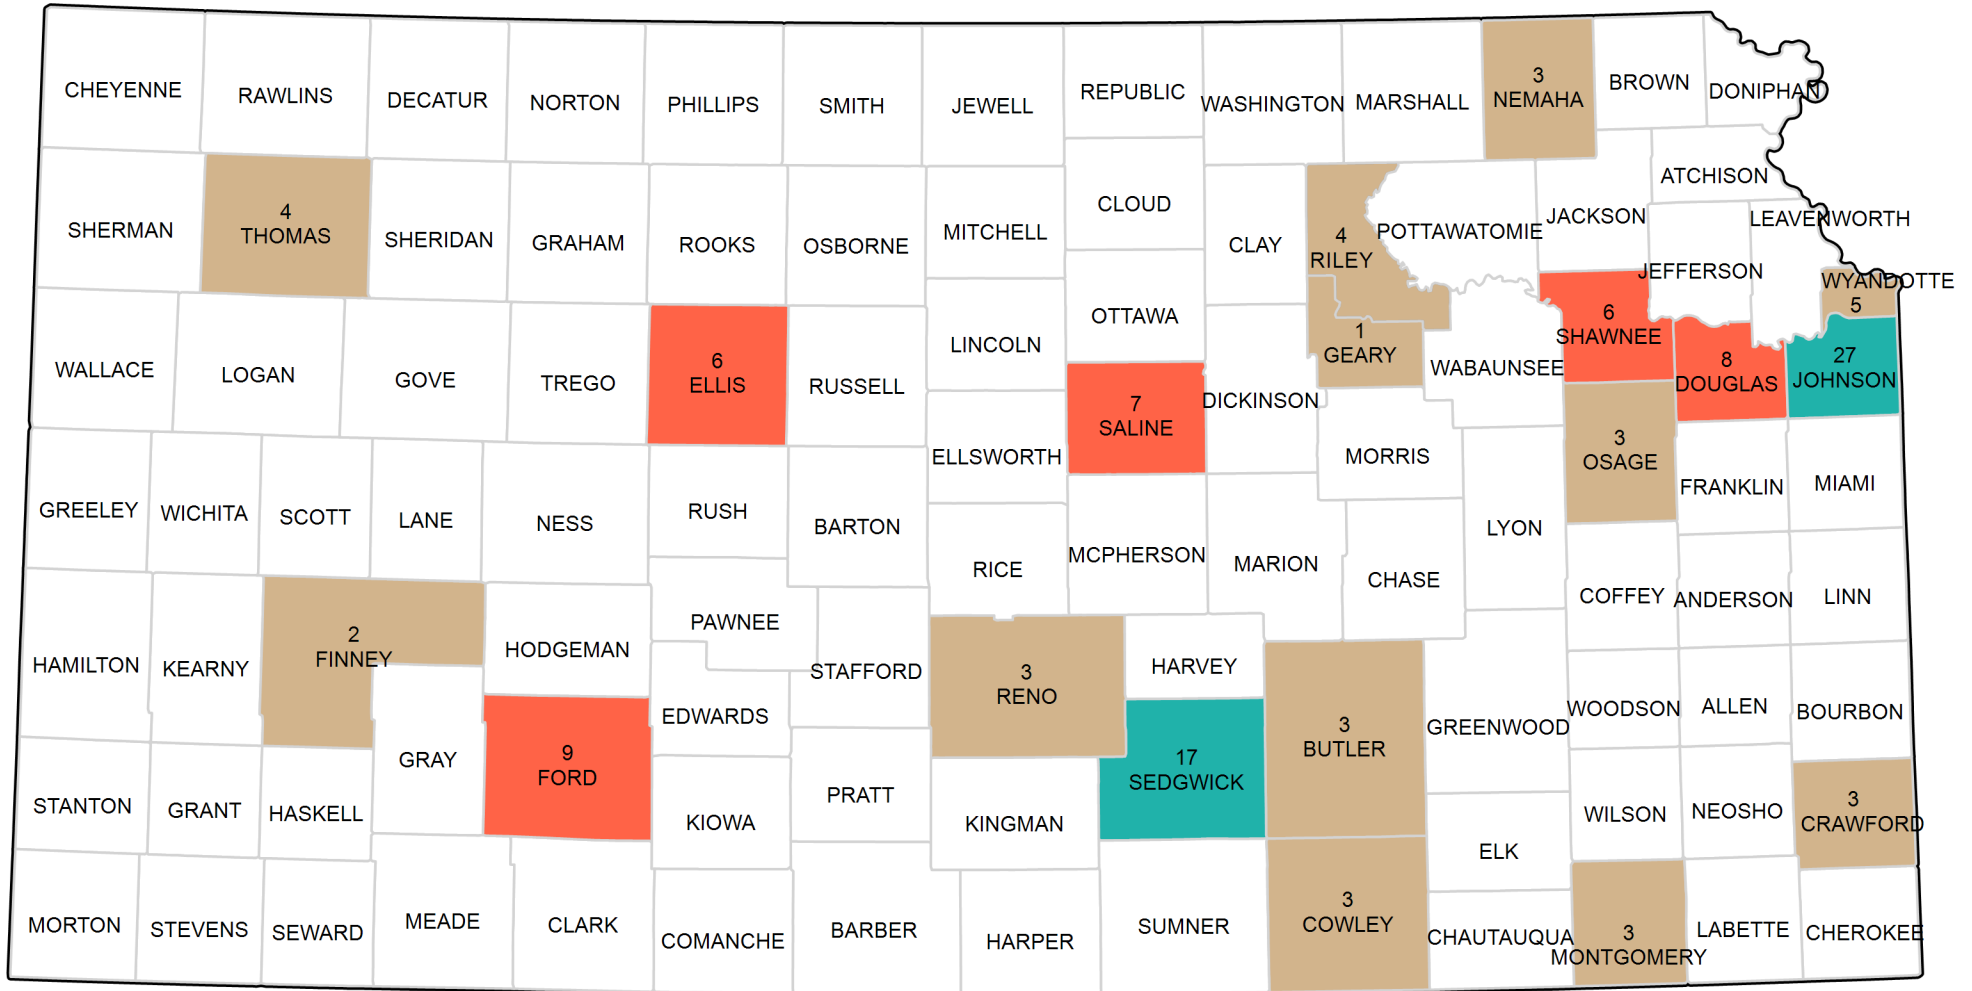

# Kansas Distributor Licenses

The data used for this map was derived from the Kansas Department of Revenue, Alcoholic Beverage Control Division, Liquor Licensing Database.

# of Counties

(12)

(5)

(2)

# of Licenses Per County

1 - 5

6 - 10

11 - 27

Total: 117 Distributor Licenses

January 6, 2021