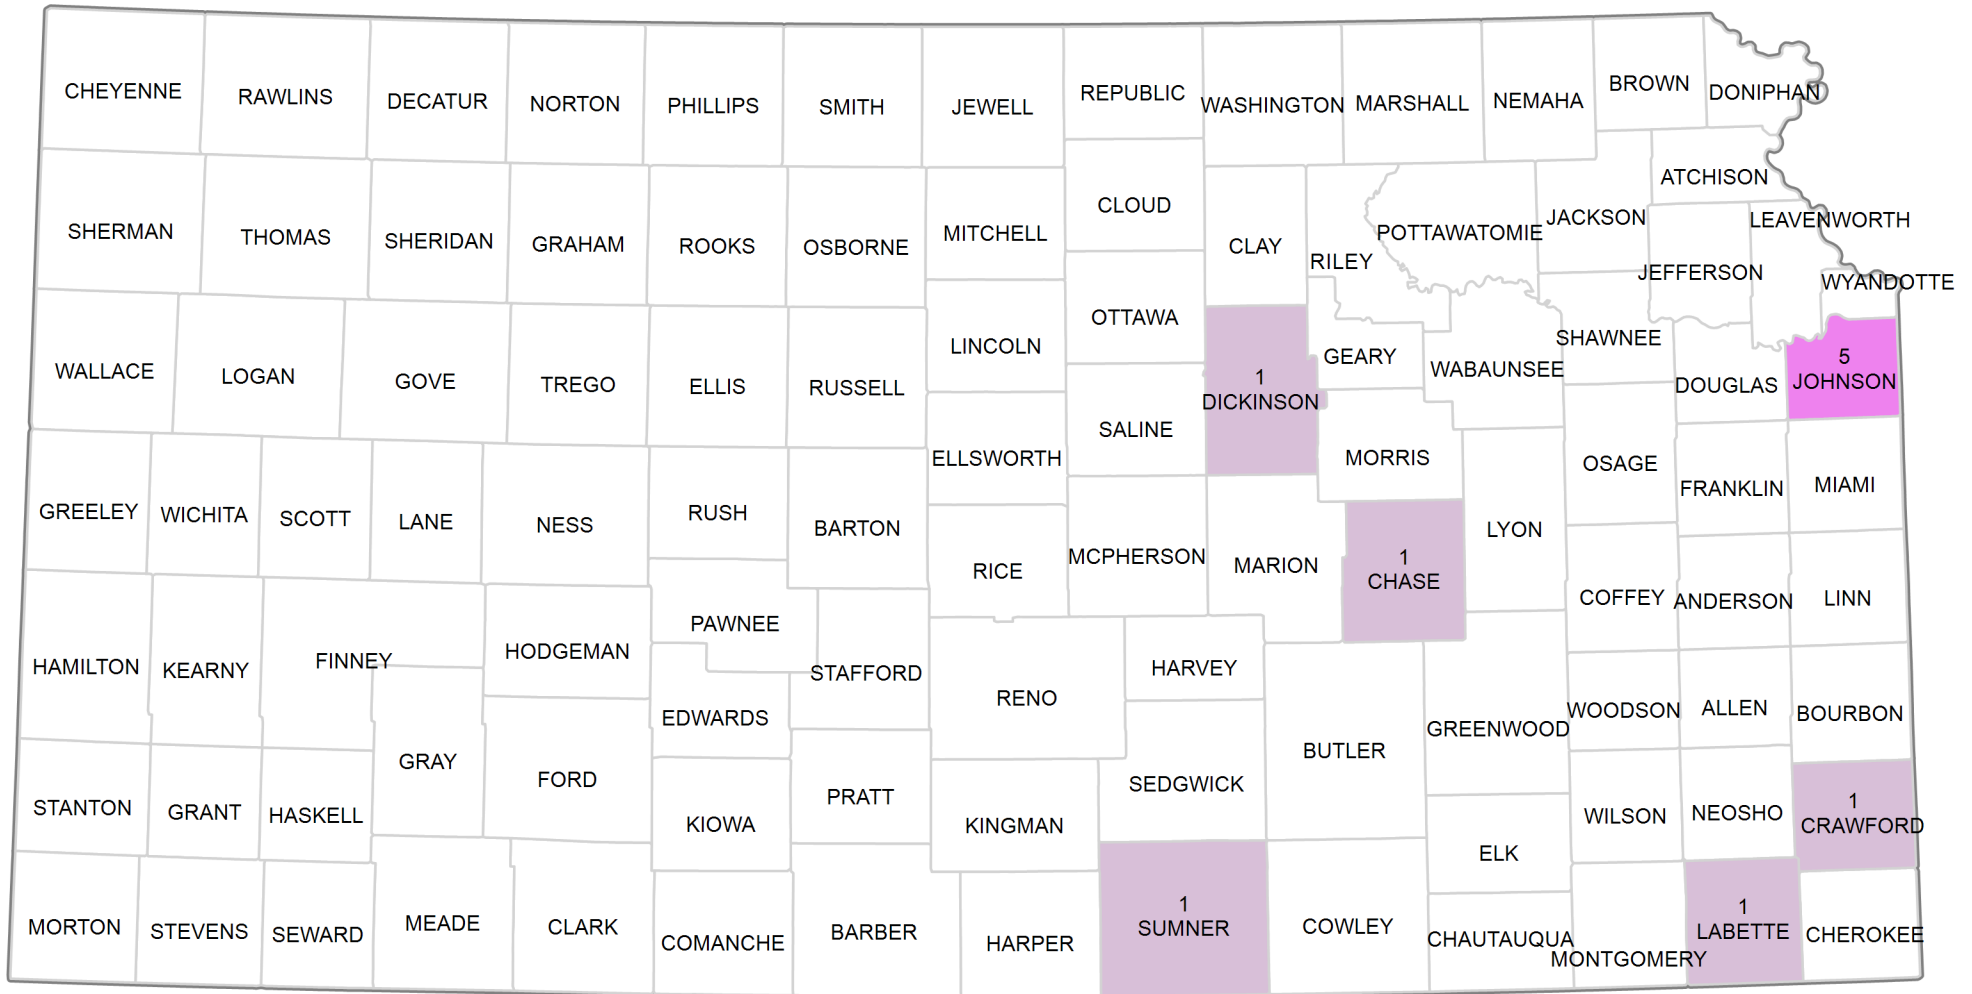

# Kansas Common Consumption Area Permits

The data used for this map was derived from the Kansas Department of Revenue, Alcoholic Beverage Control Division, Liquor Licensing Database.

# of Counties      # of Permits

(5)

1 to 4

(1)

5 to 9

Total: 10 Common Consumption Permits

January 6, 2021